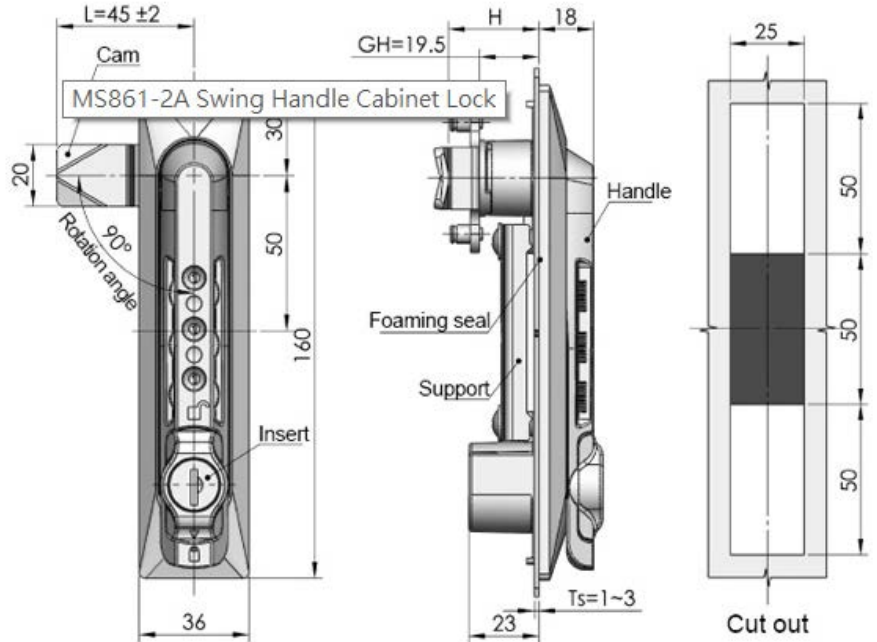

# IT RACK HANDLE LOCK (CUTSHEET)

- Model: MS861-2A
- Main Material and Finish: Black PA housing, handle and knob, white zinc plated steel can and support
- Application: IT Rack, Cabinet or others
- Default Key: K140 (or unique as requested)